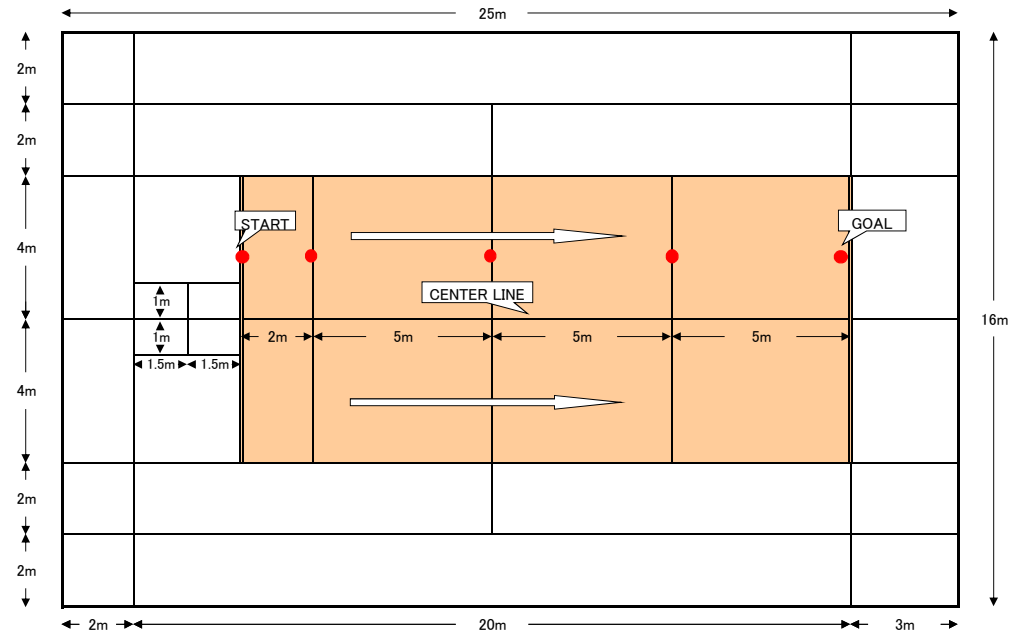

リンク全体

WALTZES WITH DOGS

MUSICAL CHAIR

RECALL RELAY

DOGGY DASH

JOE PUP RELAY

DISTANCE CATCH

WOOF RELAY

TOY-RETRIEVE

TAKE AND DROP