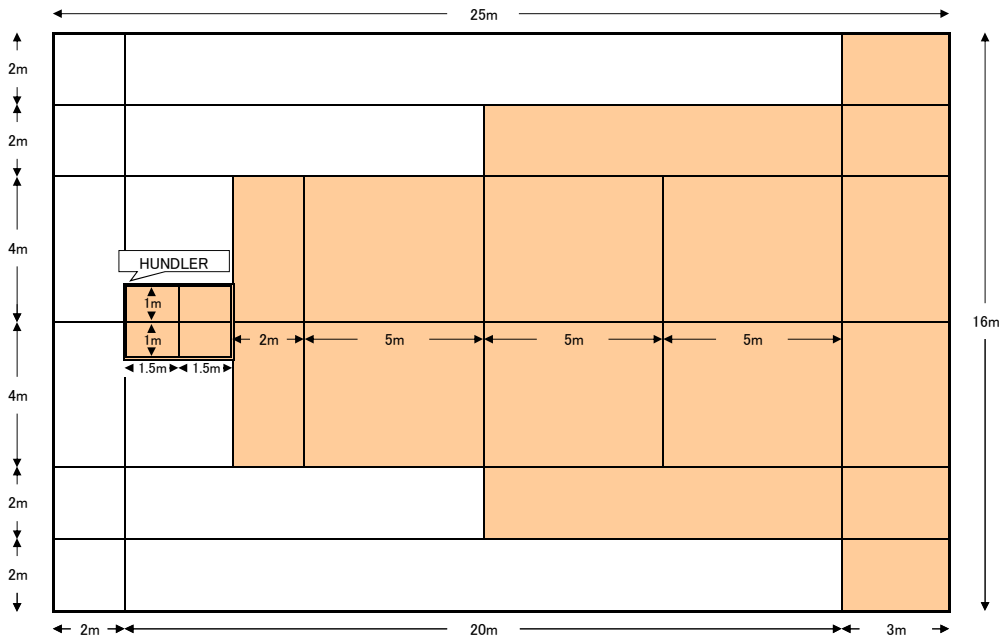

DISTANCE CATCH