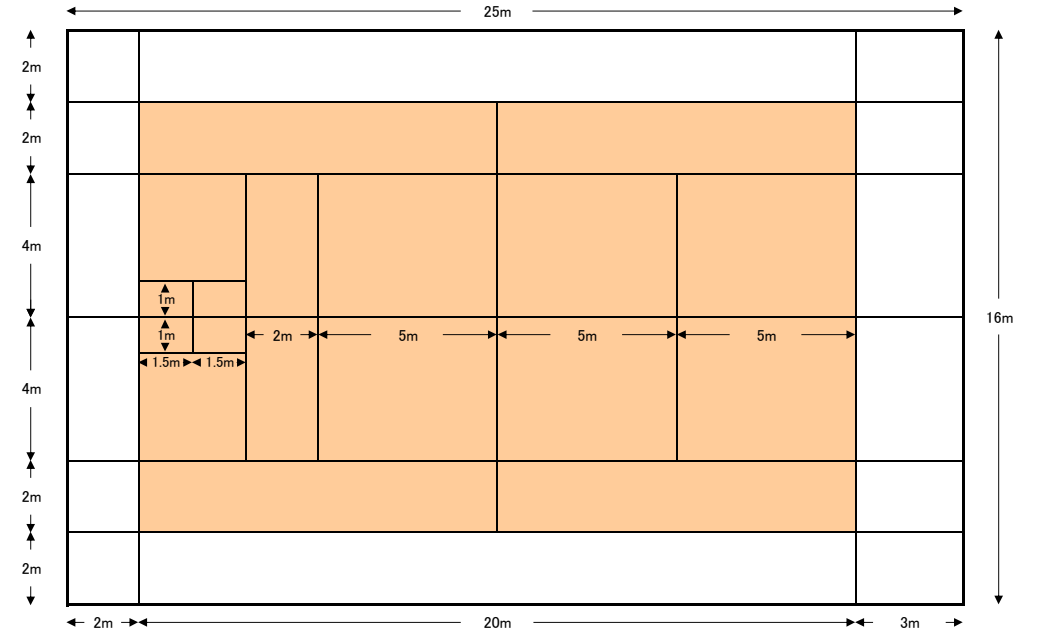

リンク全体

WALTZES WITH DOGS

MUSICAL CHAIR

RECALL RELAY

DOGGY DASH

JOE PUP RELAY

DISTANCE CATCH

WOOF RELAY