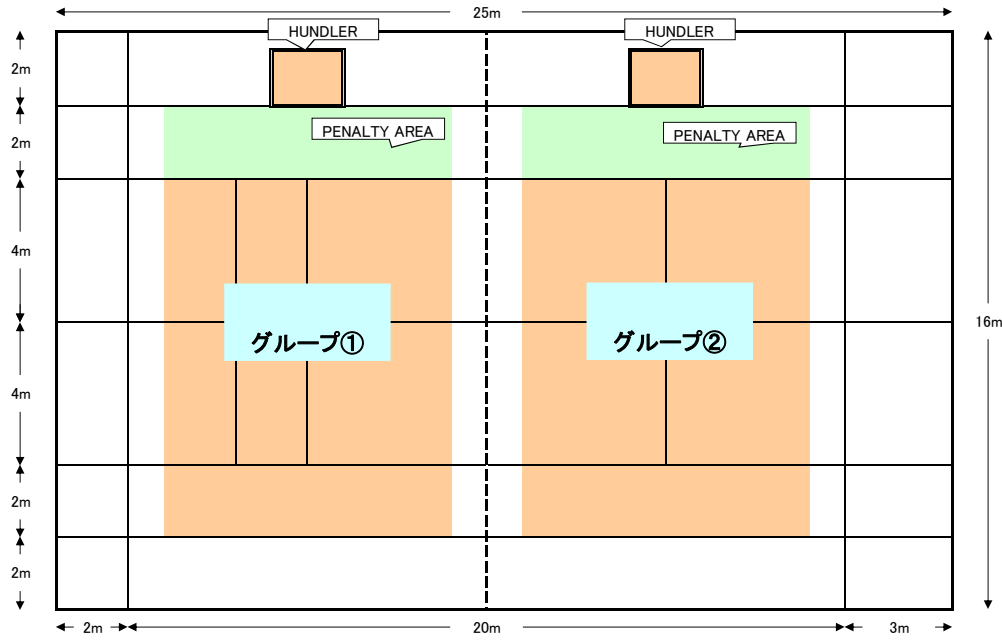

リンク全体

WALTZES WITH DOGS

MUSICAL CHAIR

RECALL RELAY

DOGGY DASH

JOE PUP RELAY

DISTANCE CATCH

WOOF RELAY

TOY-RETRIEVE

TAKE AND DROP